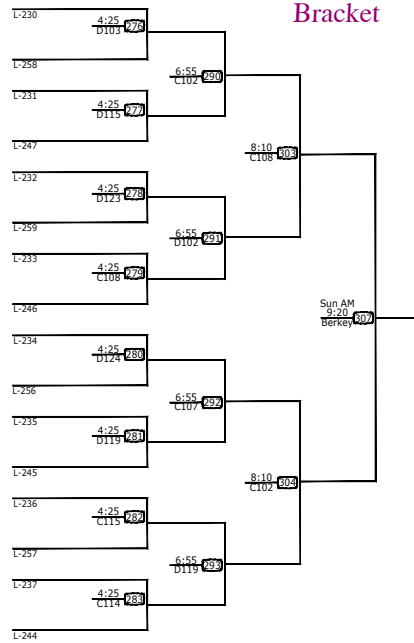

Paul Consolation Bracket