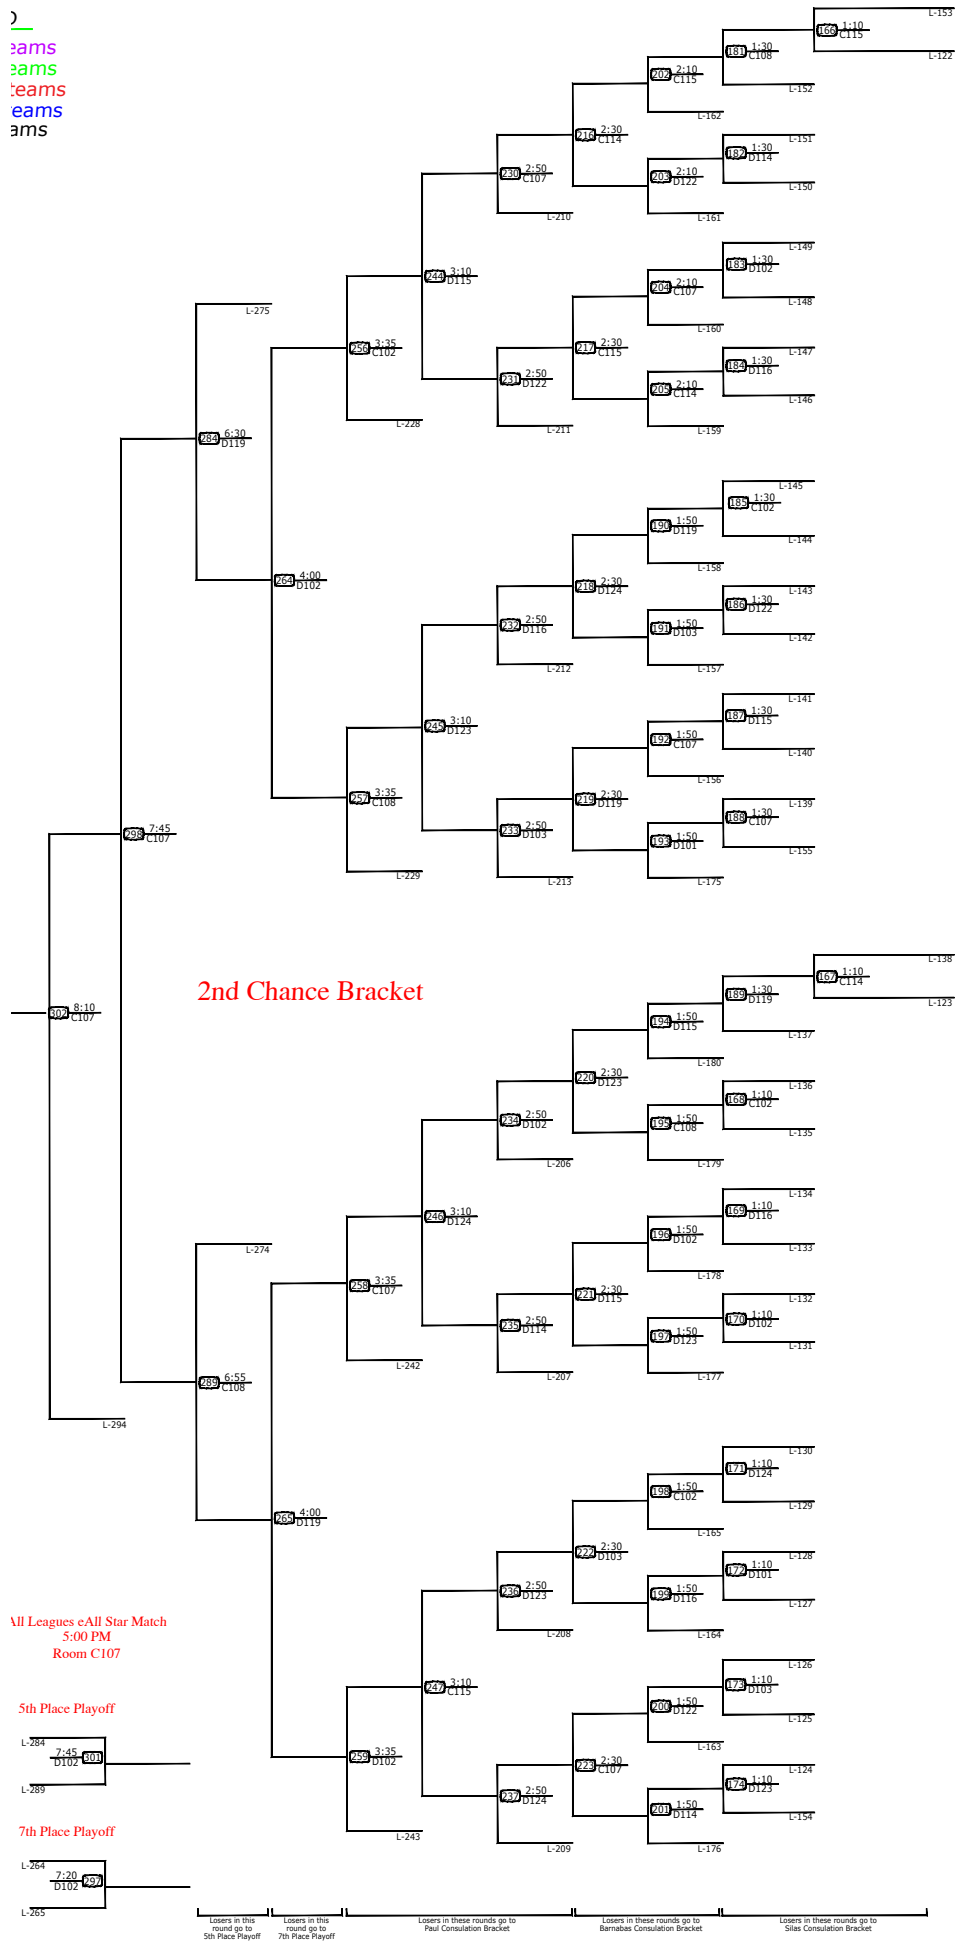

nal Tournament 3 2026 OH

ams
ams
eams
eams
ams

2nd Chance Bracket

All Leagues eAll Star Match
5:00 PM
Room C107

5th Place Playoff

7th Place Playoff

Losers in this round go to 5th Place Playoff
Losers in this round go to 7th Place Playoff
Losers in these rounds go to Paul Consultation Bracket
Losers in these rounds go to Barnabas Consultation Bracket
Losers in these rounds go to Silas Consultation Bracket