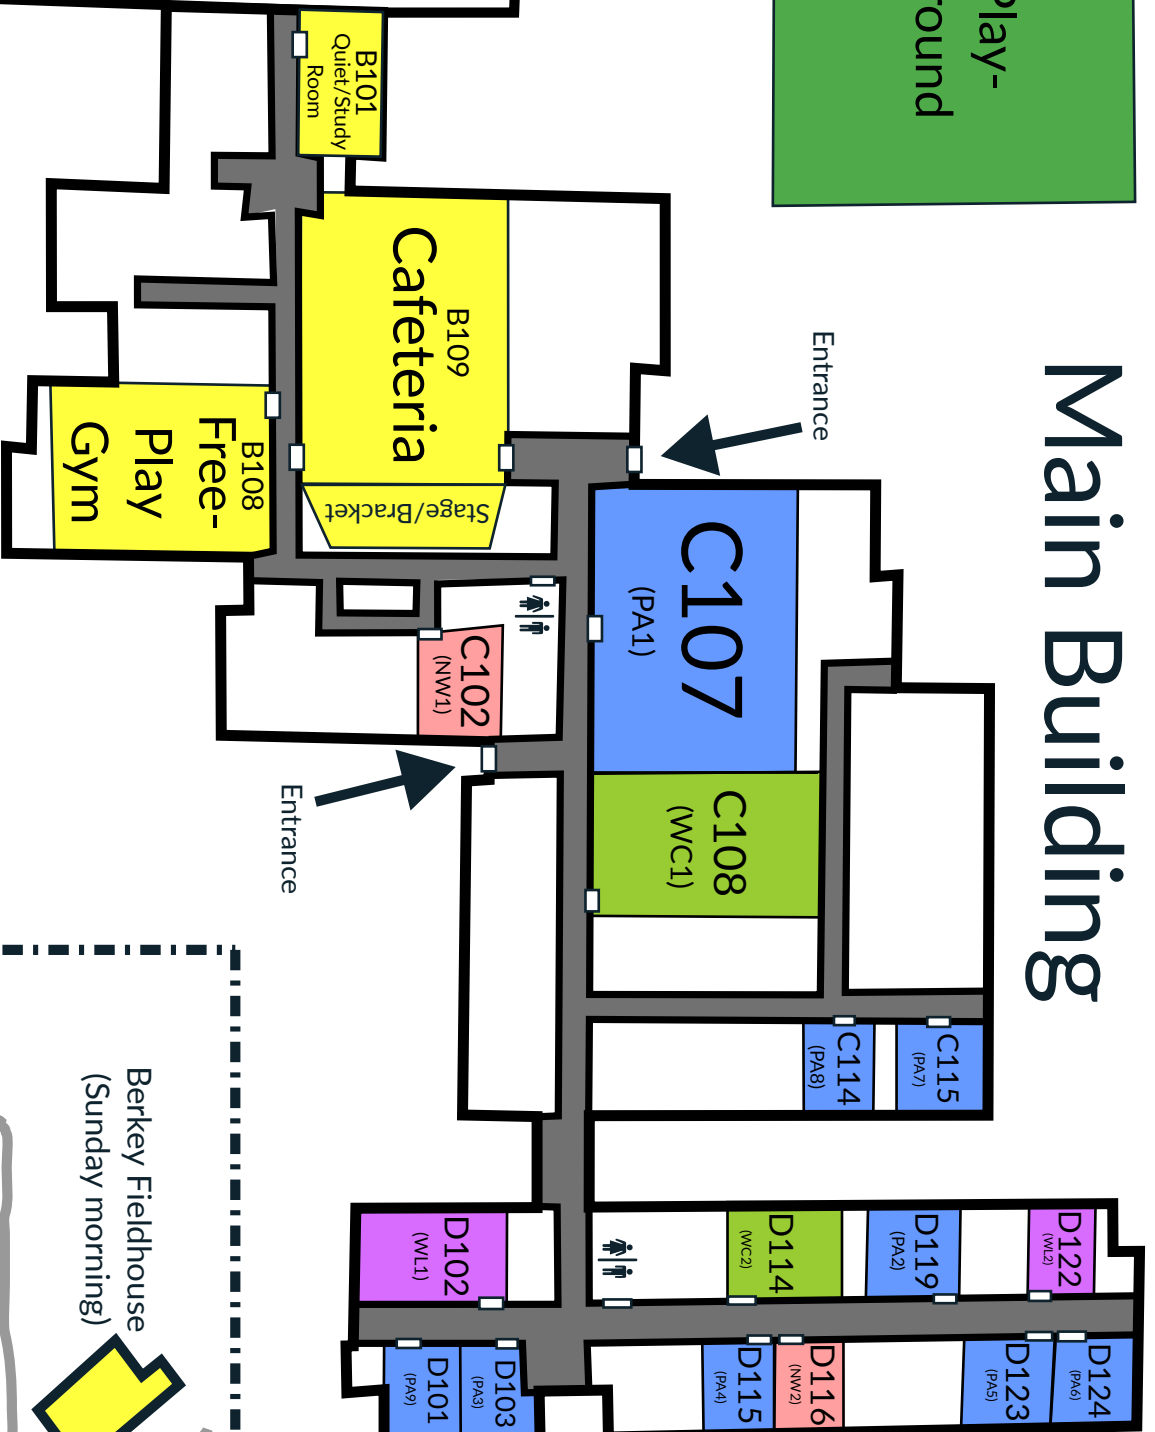

Main Building